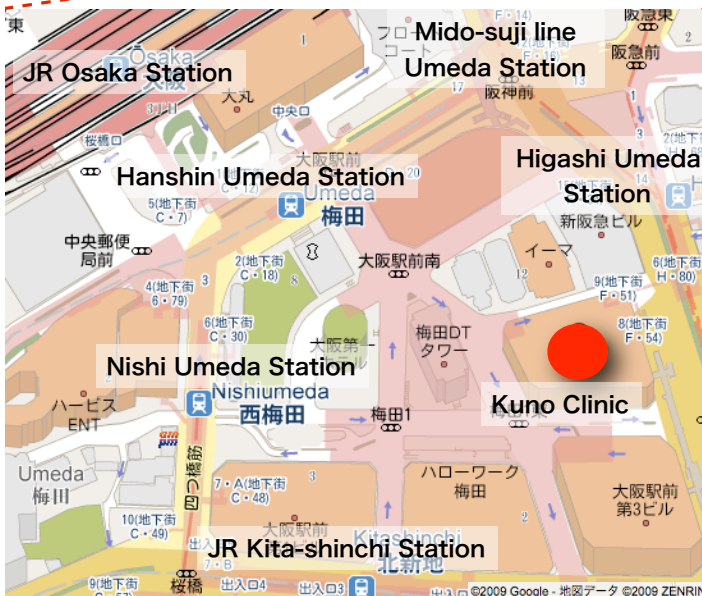

Traffic information	
①Osaka International Airport (ITM)	- Bus, car, and taxi →About 25 minutes - Train→About 30 minutes
②Kansai International Airport (KIX)	- Bus, car, and taxi →About 45 minutes - Train→About 50 minutes
③Shin-Osaka Station	- Bus, car, and taxi →About 10 minutes - Train→About 10 minutes
Higashi Umeda Station	3 minutes on foot
Mido-suji line Umeda Station	5 minutes on foot
Nishi Umeda Station	5 minutes on foot
Hanshin Umeda Station	3 minutes on foot
JR Osaka Station	5 minutes on foot
JR Kita-shinchi Station	3 minutes on foot
Parking lot	Osaka Ekimae the 4th building

デザイナーズ & アーティスト Kunoクリニック

Copyright ©Designer's & Artist's Kuno Clinic. all rights reserved.