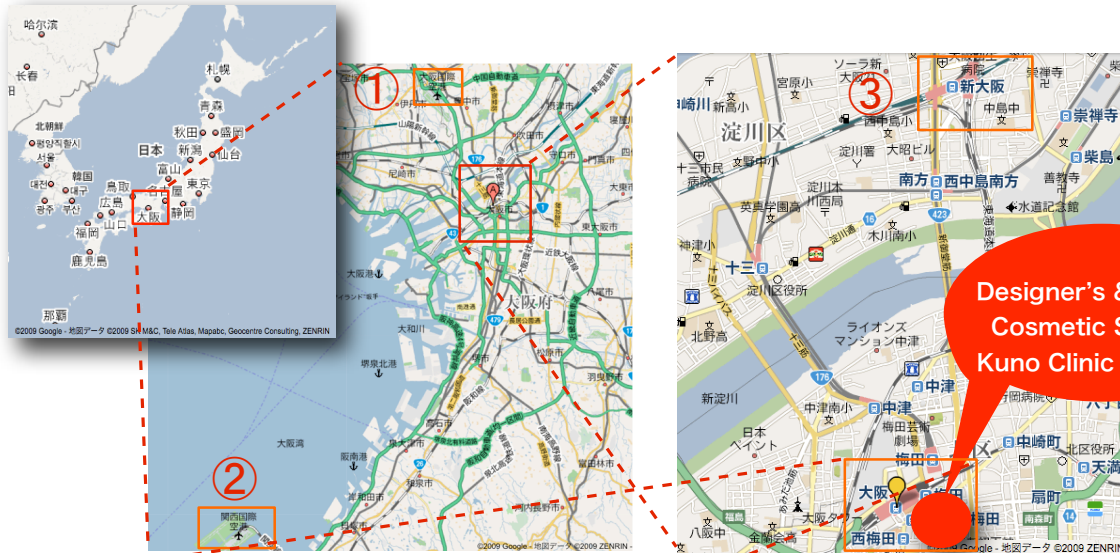

## Designer's & Artist's Cosmetic Surgery Kuno Clinic Office

**Address :** Osaka Ekimae the 4th building 2F, 1-11-4-200,  
Umeda Kita-ku Osaka city Osaka, Japan. 540-0001

**Free:** 0120-454-902 , 0120-874-432

### Osaka City

Designer's & Artist's  
Cosmetic Surgery  
Kuno Clinic Office

Traffic information	
①Osaka International Airport (ITM)	<ul style="list-style-type: none"> <li>Bus, car, and taxi →About 25 minutes</li> <li>Train→About 30 minutes</li> </ul>
②Kansai International Airport (KIX)	<ul style="list-style-type: none"> <li>Bus, car, and taxi →About 45 minutes</li> <li>Train→About 50 minutes</li> </ul>
③Shin-Osaka Station	<ul style="list-style-type: none"> <li>Bus, car, and taxi →About 10 minutes</li> <li>Train→About 10 minutes</li> </ul>
Higashi Umeda Station	3 minutes on foot
Mido-suji line Umeda Station	5 minutes on foot
Nishi Umeda Station	5 minutes on foot
Hanshin Umeda Station	3 minutes on foot
JR Osaka Station	5 minutes on foot
JR Kita-shinchi Station	3 minutes on foot
Parking lot	Osaka Ekimae the 4th building